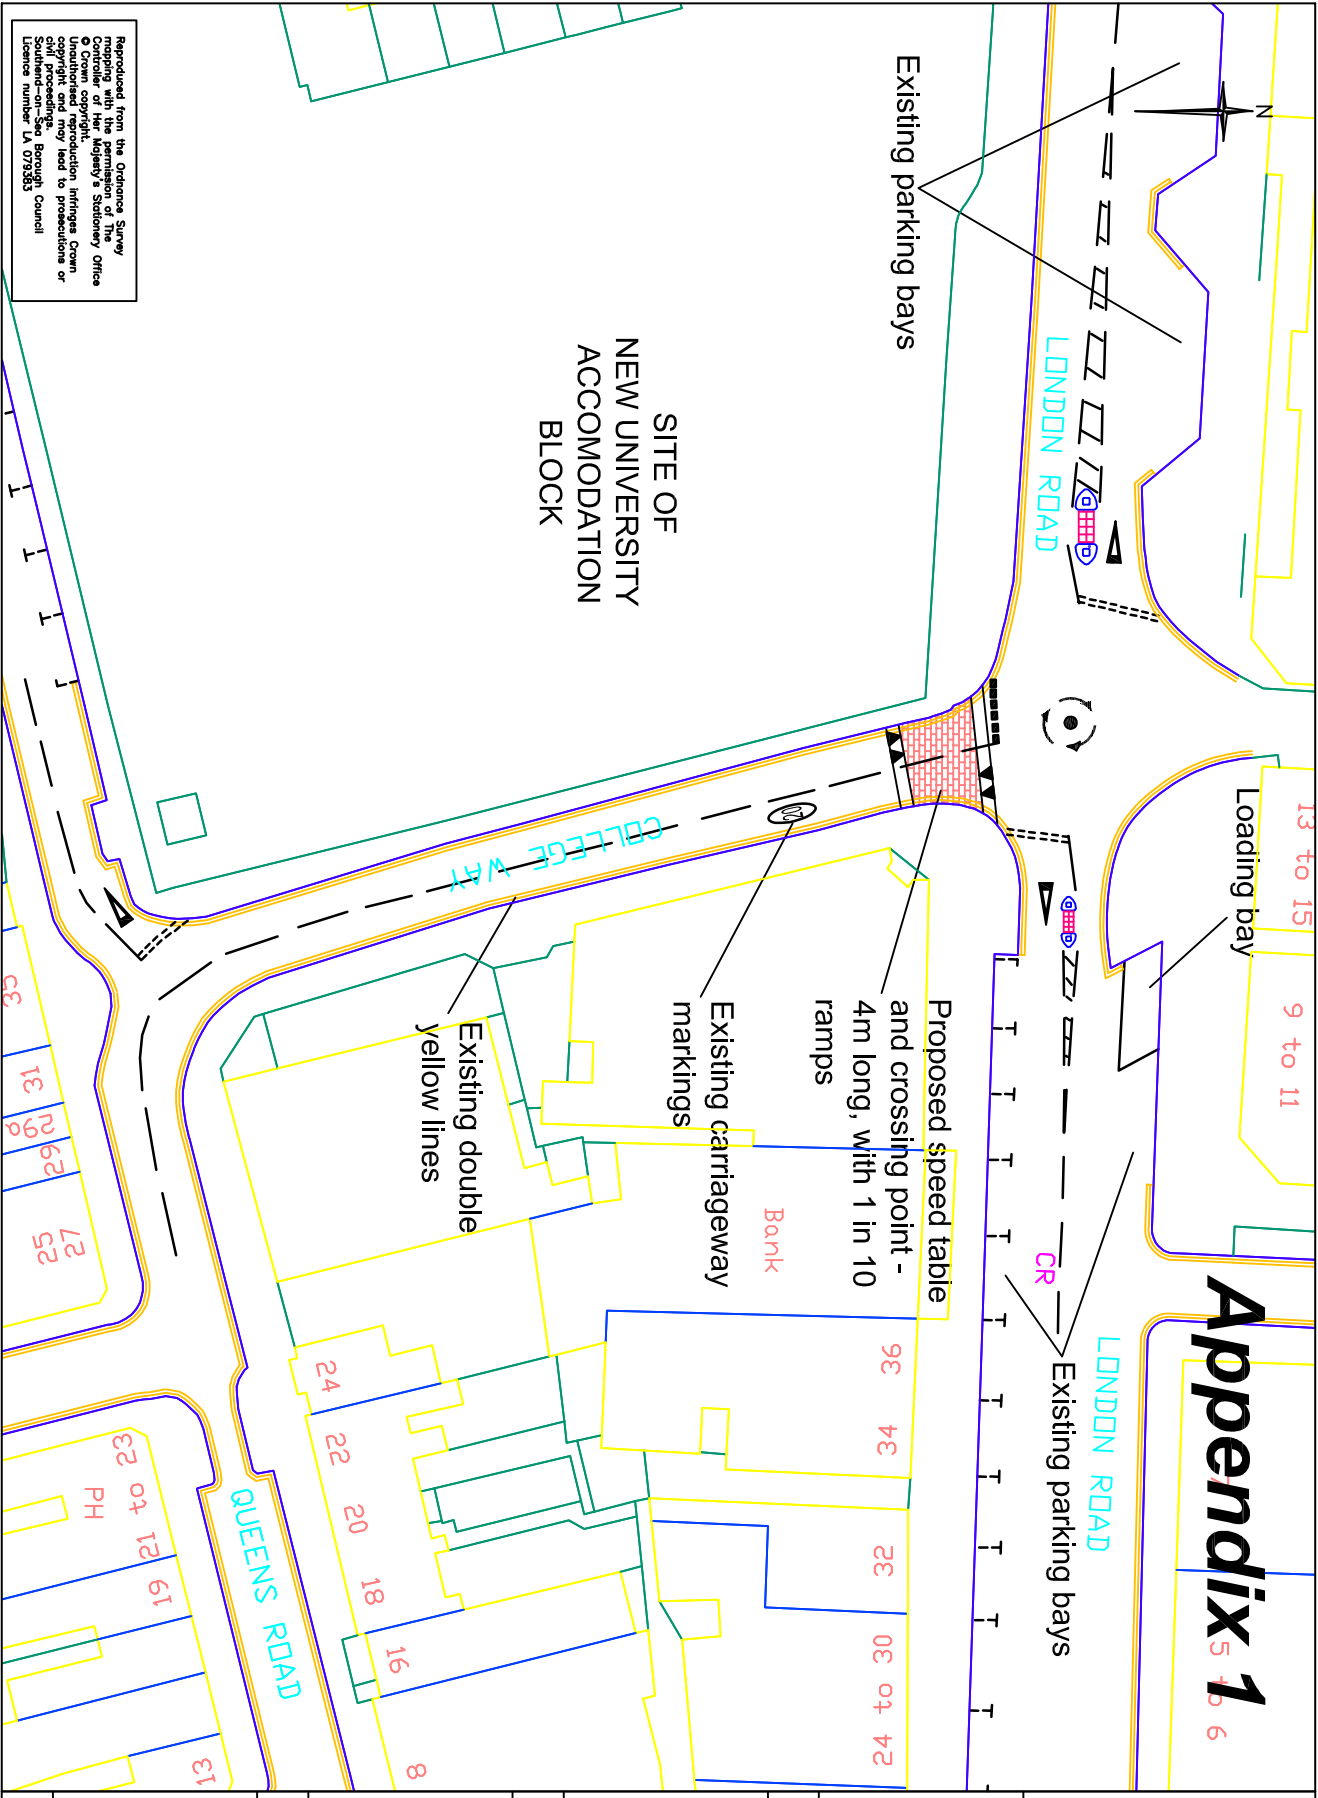

Appendix 1

SITE OF
NEW UNIVERSITY
ACCOMODATION
BLOCK

Project Title		Traffic Calming in College Way	
Drawing Title		Traffic & Parking WP&CC 21 Sept 09	
Designed		pdx	
Drawn by		pdx	
Checked by		Working	
Approved by		As Constructed	
Drawing Number		CE4914/44 /	
Quality Project No.		00000/00	
Scales			
Date			

Southern on Sea Borough Council
Enterprise, Tourism
and the Environment
PO Box 5560, Civic Centre
Victoria Avenue, Southern on Sea,
SS2 6ZQ

Drawing Status: Preliminary